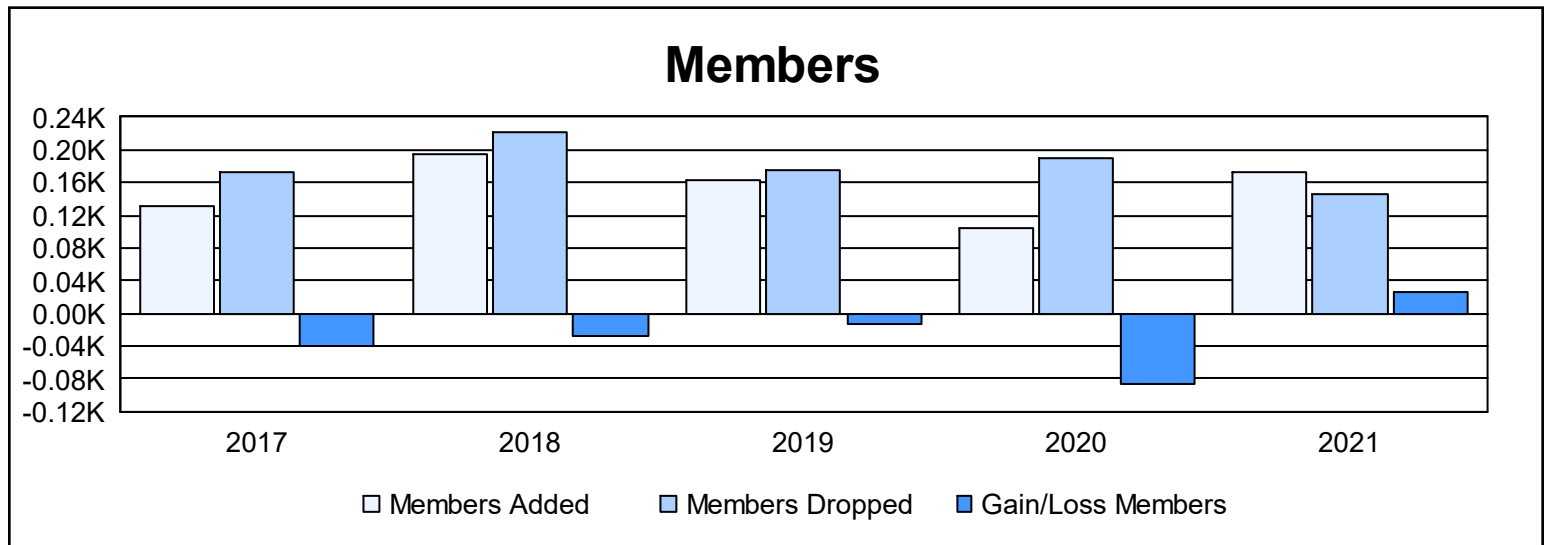

Year	New Clubs	Dropped Clubs	Gain/ Loss Clubs	New Members	Charter Members	Reinstate Members	Transfer Members	Total Member Added	Total Members Dropped	Gain/ Loss Members
2016-2017	0	1	-1	105	1	9	16	131	172	-41
2017-2018	0	0	0	168	4	9	13	194	222	-28
2018-2019	0	0	0	138	0	17	7	162	175	-13
2019-2020	0	0	0	89	2	8	6	105	190	-85
2020-2021	2	2	0	86	68	7	12	173	147	26
<b>Average</b>	<b>0</b>	<b>1</b>	<b>0</b>	<b>117</b>	<b>15</b>	<b>10</b>	<b>11</b>	<b>153</b>	<b>181</b>	<b>-28</b>

### Membership Composition June 2021 Cumulative