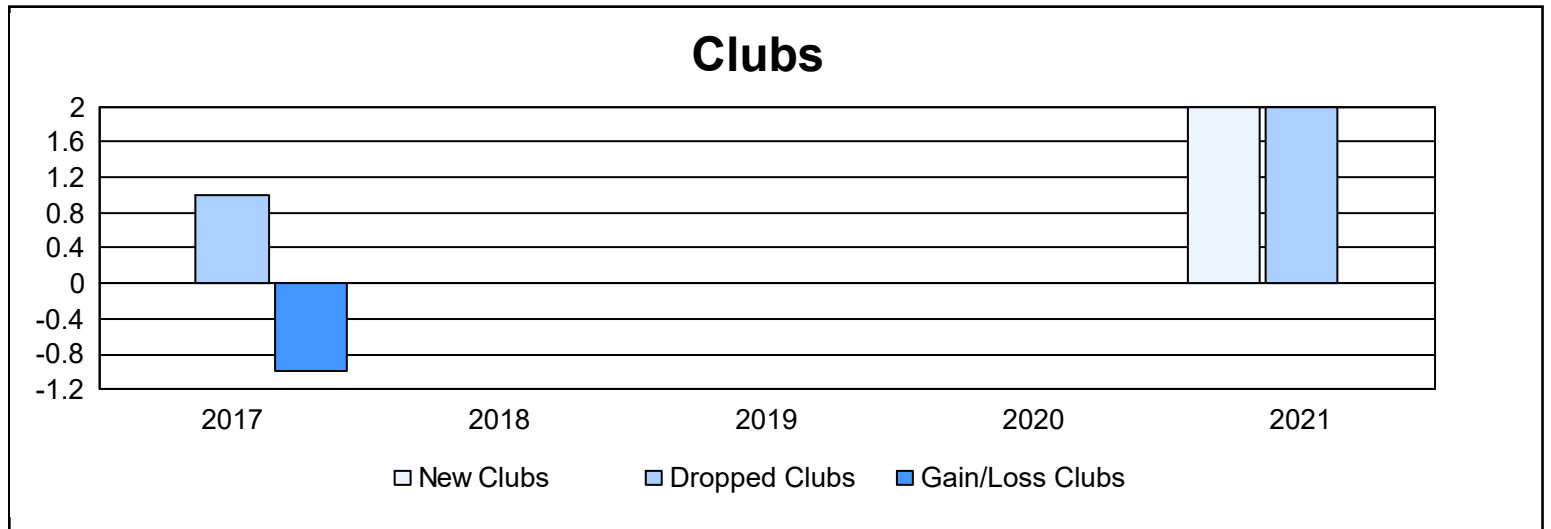

Year	New Clubs	Dropped Clubs	Gain/ Loss Clubs	New Members	Charter Members	Reinstate Members	Transfer Members	Total Member Added	Total Members Dropped	Gain/ Loss Members
2016-2017	0	1	-1	105	1	9	16	131	172	-41
2017-2018	0	0	0	168	4	9	13	194	222	-28
2018-2019	0	0	0	138	0	17	7	162	175	-13
2019-2020	0	0	0	89	2	8	6	105	190	-85
2020-2021	2	2	0	86	68	7	12	173	147	26
<b>Average</b>	<b>0</b>	<b>1</b>	<b>0</b>	<b>117</b>	<b>15</b>	<b>10</b>	<b>11</b>	<b>153</b>	<b>181</b>	<b>-28</b>

### Membership Composition June 2021 Cumulative